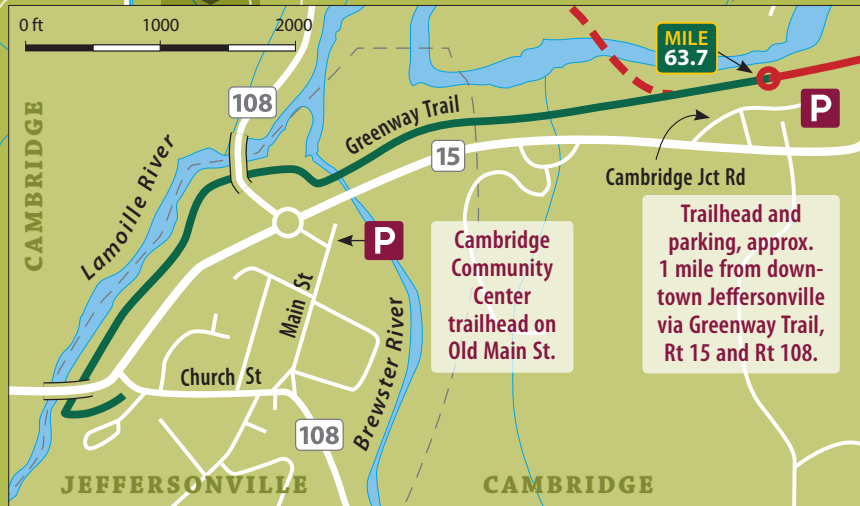

LAMOILLE VALLEY RAIL TRAIL

Morristown to Cambridge

KEY

- P LVRT Parking
- LVRT Trail
- - - LVRT-Unfinished Trail
- Greenway Trail
- MILE 48.4 Miles from St. Johnsbury trailhead (approx.)
- - - Long Trail
- - - Town Lines
- Restrooms
- Dining
- Shopping
- Lodging
- Information
- WiFi
- Bike Repairs
- Drinking Water
- Camping

0 mile 0.5 1 0 km 0.5 1