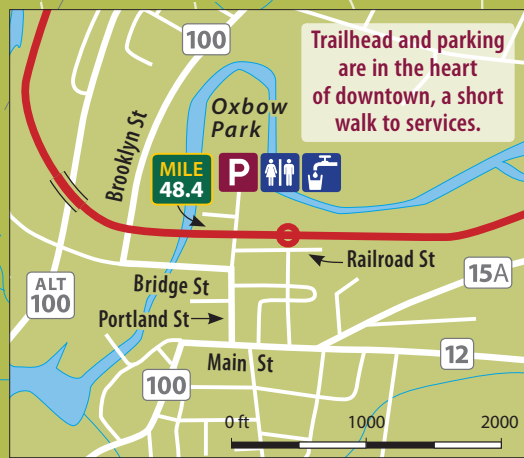

LAMOILLE VALLEY RAIL TRAIL

Morristown to Cambridge

KEY

- P LVRT Parking
- LVRT Trail
- - - LVRT-Unfinished Trail
- Greenway Trail
- MILE 48.4 Miles from St. Johnsbury trailhead (approx.)
- - - Long Trail
- - - Town Lines
- Restrooms
- Dining
- Shopping
- Lodging
- Information
- WiFi
- Bike Repairs
- Drinking Water
- Camping

0 mile 0.5 1 0 km 0.5 1