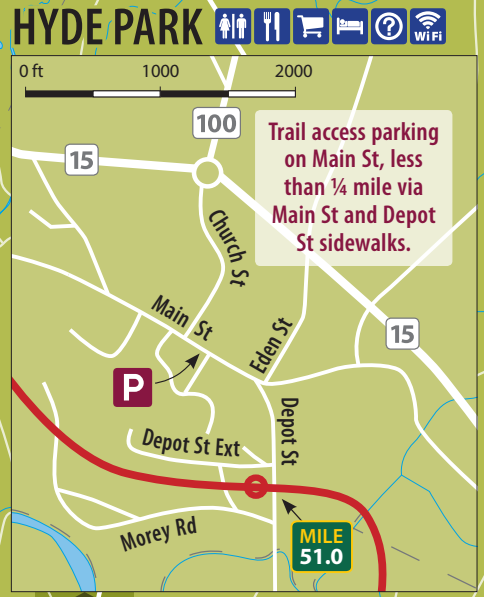

LAMOILLE VALLEY RAIL TRAIL

Morristown to Cambridge

KEY

- P LVRT Parking
- LVRT Trail
- - - LVRT-Unfinished Trail
- Greenway Trail
- MILE 48.4 Miles from St. Johnsbury trailhead (approx.)
- - - Long Trail
- - - Town Lines
- Restrooms
- Dining
- Shopping
- Lodging
- Information
- WiFi
- Bike Repairs
- Drinking Water
- Camping

0 mile 0.5 1 0 km 0.5 1