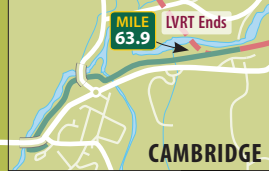

LAMOILLE VALLEY RAIL TRAIL

Morristown to Cambridge

KEY

- P LVRT Parking
- LVRT Trail
- - - LVRT-Unfinished Trail
- Greenway Trail
- MILE 48.4 Miles from St. Johnsbury trailhead (approx.)
- - - Long Trail
- - - Town Lines
- Restrooms
- Dining
- Shopping
- Lodging
- Information
- WiFi
- Bike Repairs
- Drinking Water
- Camping

0 mile 0.5 1 0 km 0.5 1