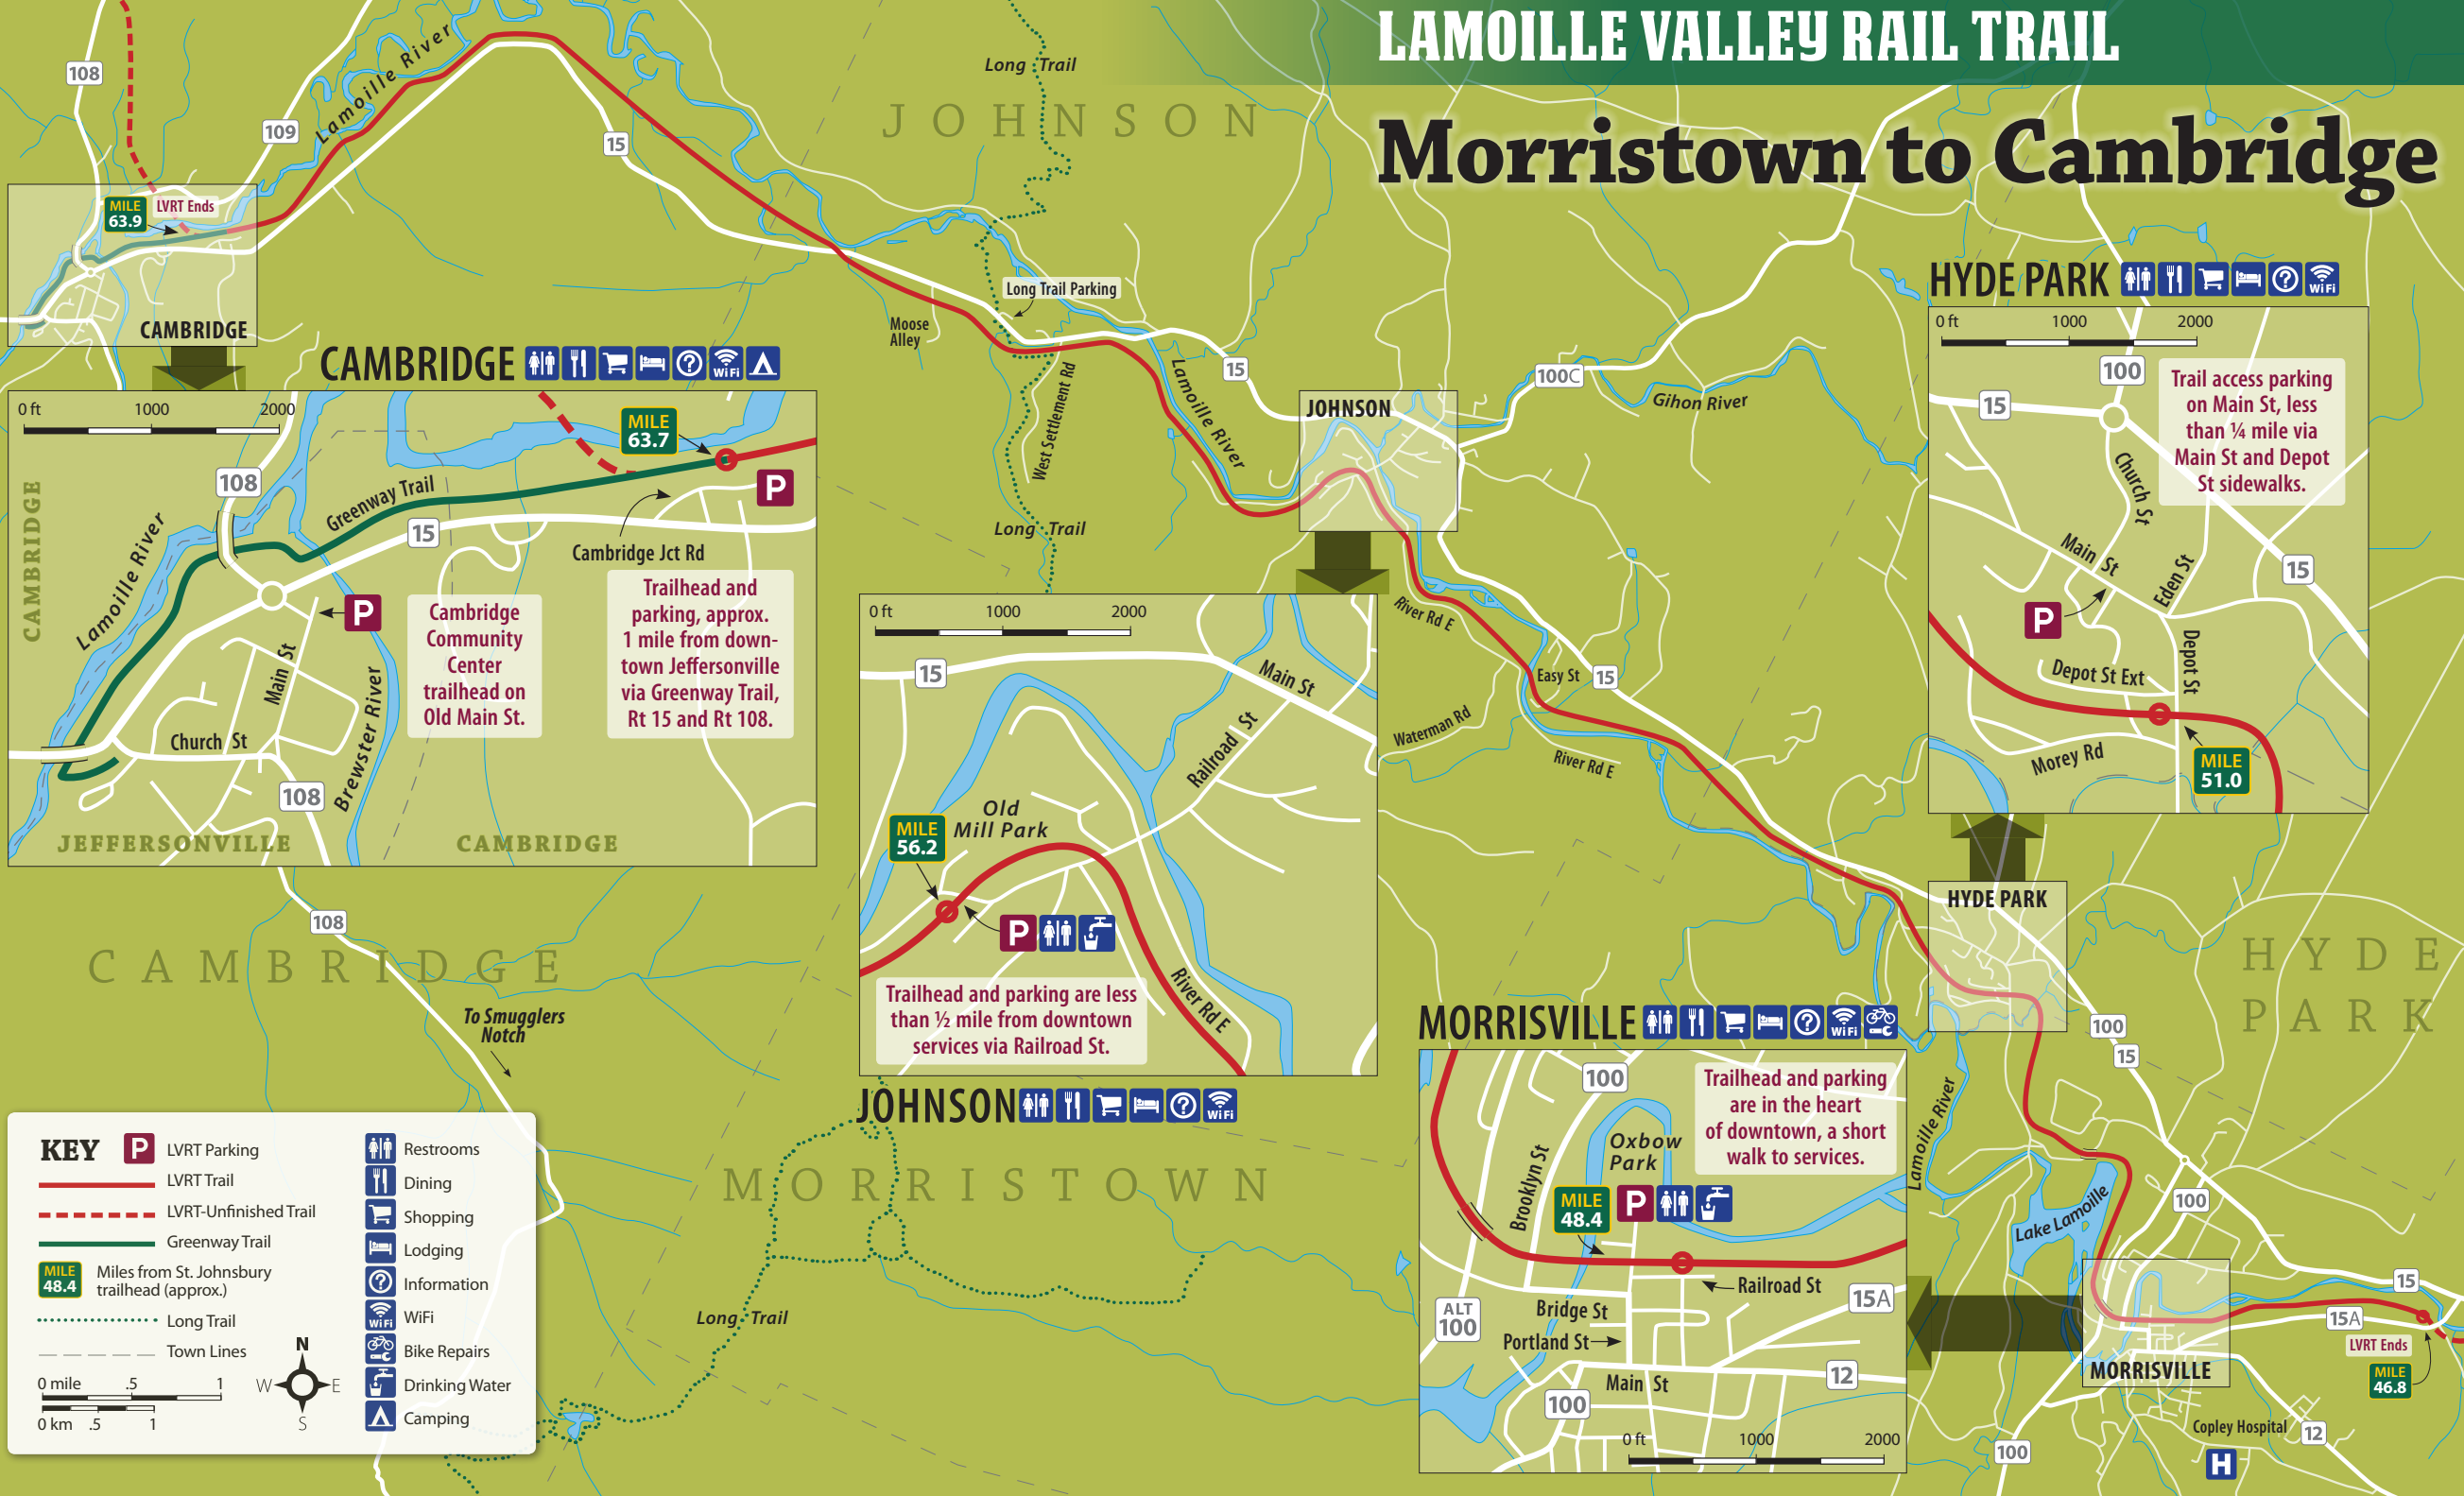

LAMOILLE VALLEY RAIL TRAIL

Morristown to Cambridge

KEY

- P LVRT Parking
- LVRT Trail
- - - LVRT-Unfinished Trail
- Greenway Trail
- MILE 48.4 Miles from St. Johnsbury trailhead (approx.)
- - - Long Trail
- - - Town Lines
- Restrooms
- Dining
- Shopping
- Lodging
- Information
- WiFi
- Bike Repairs
- Drinking Water
- Camping

0 mile 0.5 1 0 km 0.5 1